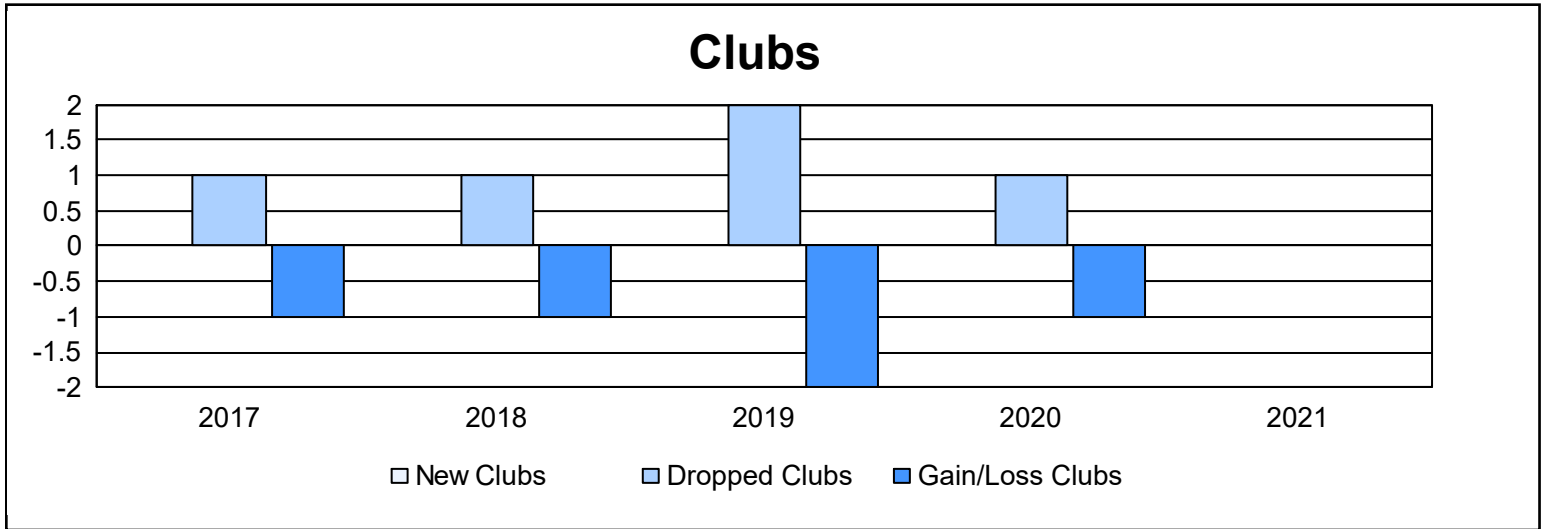

Year	New Clubs	Dropped Clubs	Gain/ Loss Clubs	New Members	Charter Members	Reinstate Members	Transfer Members	Total Member Added	Total Members Dropped	Gain/ Loss Members
2016-2017	0	1	-1	78	0	12	1	91	161	-70
2017-2018	0	1	-1	64	0	1	3	68	135	-67
2018-2019	0	2	-2	83	0	3	2	88	103	-15
2019-2020	0	1	-1	57	0	1	3	61	121	-60
2020-2021	0	0	0	64	0	11	6	81	125	-44
<b>Average</b>	<b>0</b>	<b>1</b>	<b>-1</b>	<b>69</b>	<b>0</b>	<b>6</b>	<b>3</b>	<b>78</b>	<b>129</b>	<b>-51</b>

### Membership Composition June 2021 Cumulative