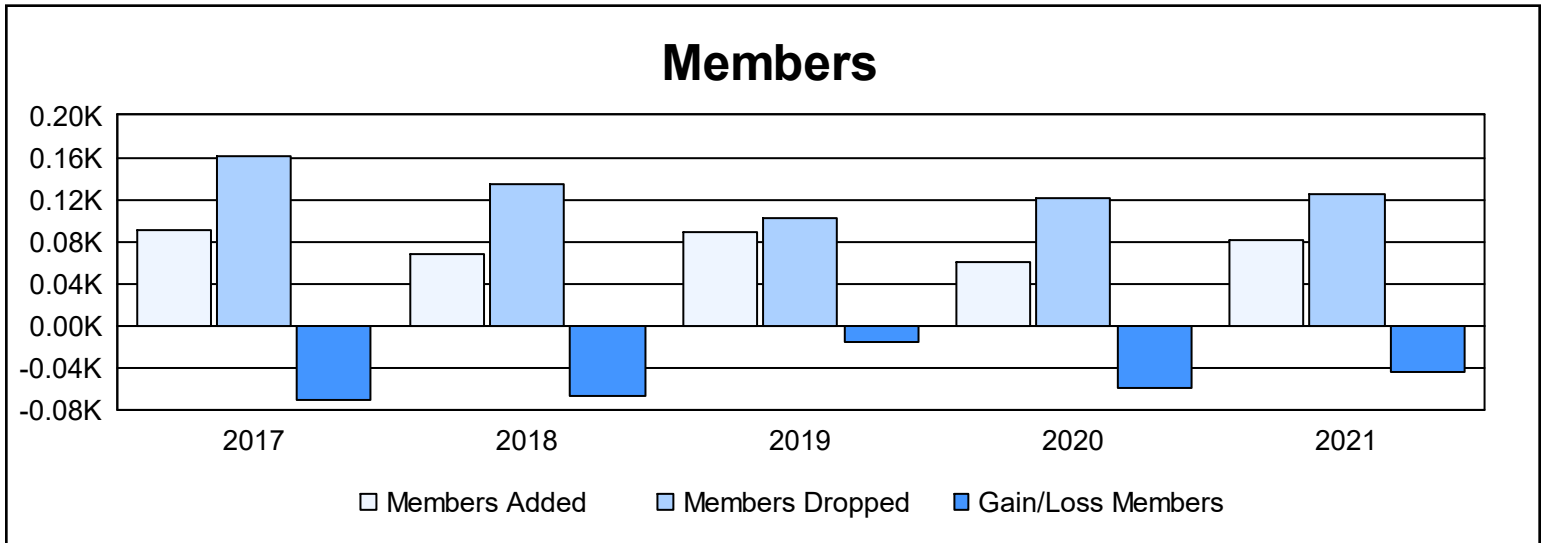

Year	New Clubs	Dropped Clubs	Gain/ Loss Clubs	New Members	Charter Members	Reinstate Members	Transfer Members	Total Member Added	Total Members Dropped	Gain/ Loss Members
2016-2017	0	1	-1	78	0	12	1	91	161	-70
2017-2018	0	1	-1	64	0	1	3	68	135	-67
2018-2019	0	2	-2	83	0	3	2	88	103	-15
2019-2020	0	1	-1	57	0	1	3	61	121	-60
2020-2021	0	0	0	64	0	11	6	81	125	-44
<b>Average</b>	<b>0</b>	<b>1</b>	<b>-1</b>	<b>69</b>	<b>0</b>	<b>6</b>	<b>3</b>	<b>78</b>	<b>129</b>	<b>-51</b>

### Membership Composition June 2021 Cumulative